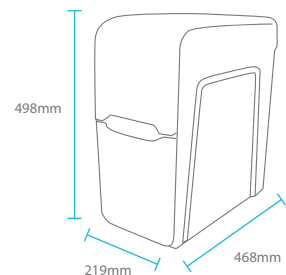

→ Water softener with
technology E-MAX.

KINETICO PREMIER

(Ref.902806)

FEATURES

WEIGHT	16 kg
VOLUME	20,5 liters
RESINE VOLUME	2 x 4,5 liters
WORK MAXIMUM FLOW	2,2 m³/h
WORK FLOW	1,5 m³/h
CONNECTIONS	3,4"
SALT CAPACITY	2 block for 4 kg
CAPACITY	430 liters
POWER SUPPLY	No
BY-PASS	Optional (901748)
HIGH EFFICENCY SYSTEM	Yes

NON ELECTRIC
No power supply
needed

SAVINGS
Less water
used

HIGH SPEED
Regeneration
in 15 min.

LOW CONSUMPTION
Low salt consumption

HIGH FLOW
Ideal for
your home

WLG (B-60326279), is member of the
Water Quality Association.

The trading of water treatment and
household appliances as well as
designing and teaching of non-official
training courses related with its
technology are certified and comply
with the UNE-ISO-9001 far WLG
(B-60326279).

WLG (B-60326279) is an Aqua España
member, who belongs Aqua Europa
(Federation of European nation
associations).

WLG (B-60326279), has the rights
granted for Authorized Economic
Operator with number
ESAE0F18000008U6 and 13/02/2018 as
a date of entry of the authorization.